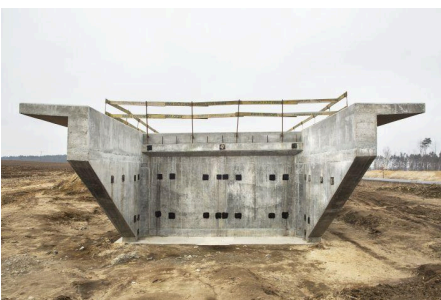

012 Anka Gregorczyk 27 x 40 cm (ed. 1/2)

2000 PLN * (450 EUR)

Ed. 3/3 + 1AP

print 40 x 60 cm - 1000 EUR (1-3) + framing